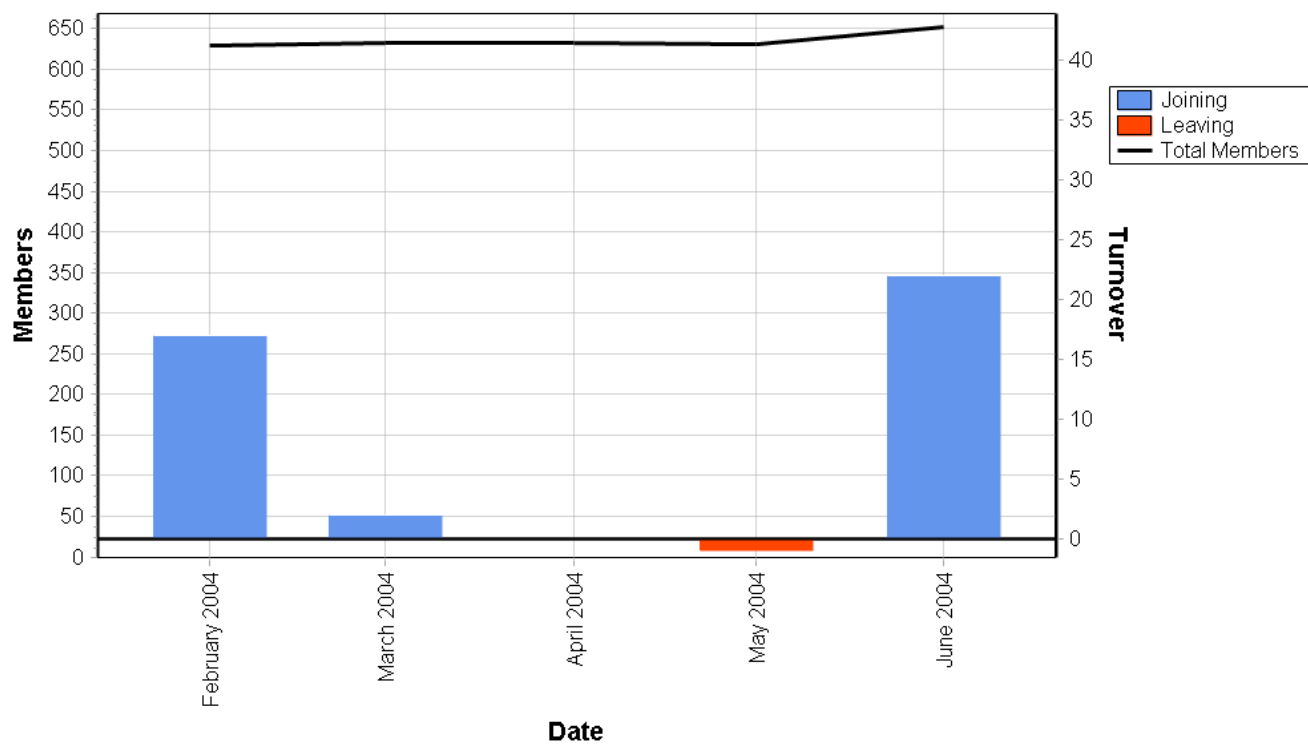

Official Membership

Month	Joining	Leaving	Members
June 2004	22	0	653
May 2004	0	1	631
April 2004	0	0	632
March 2004	2	0	632
February 2004	17	0	630